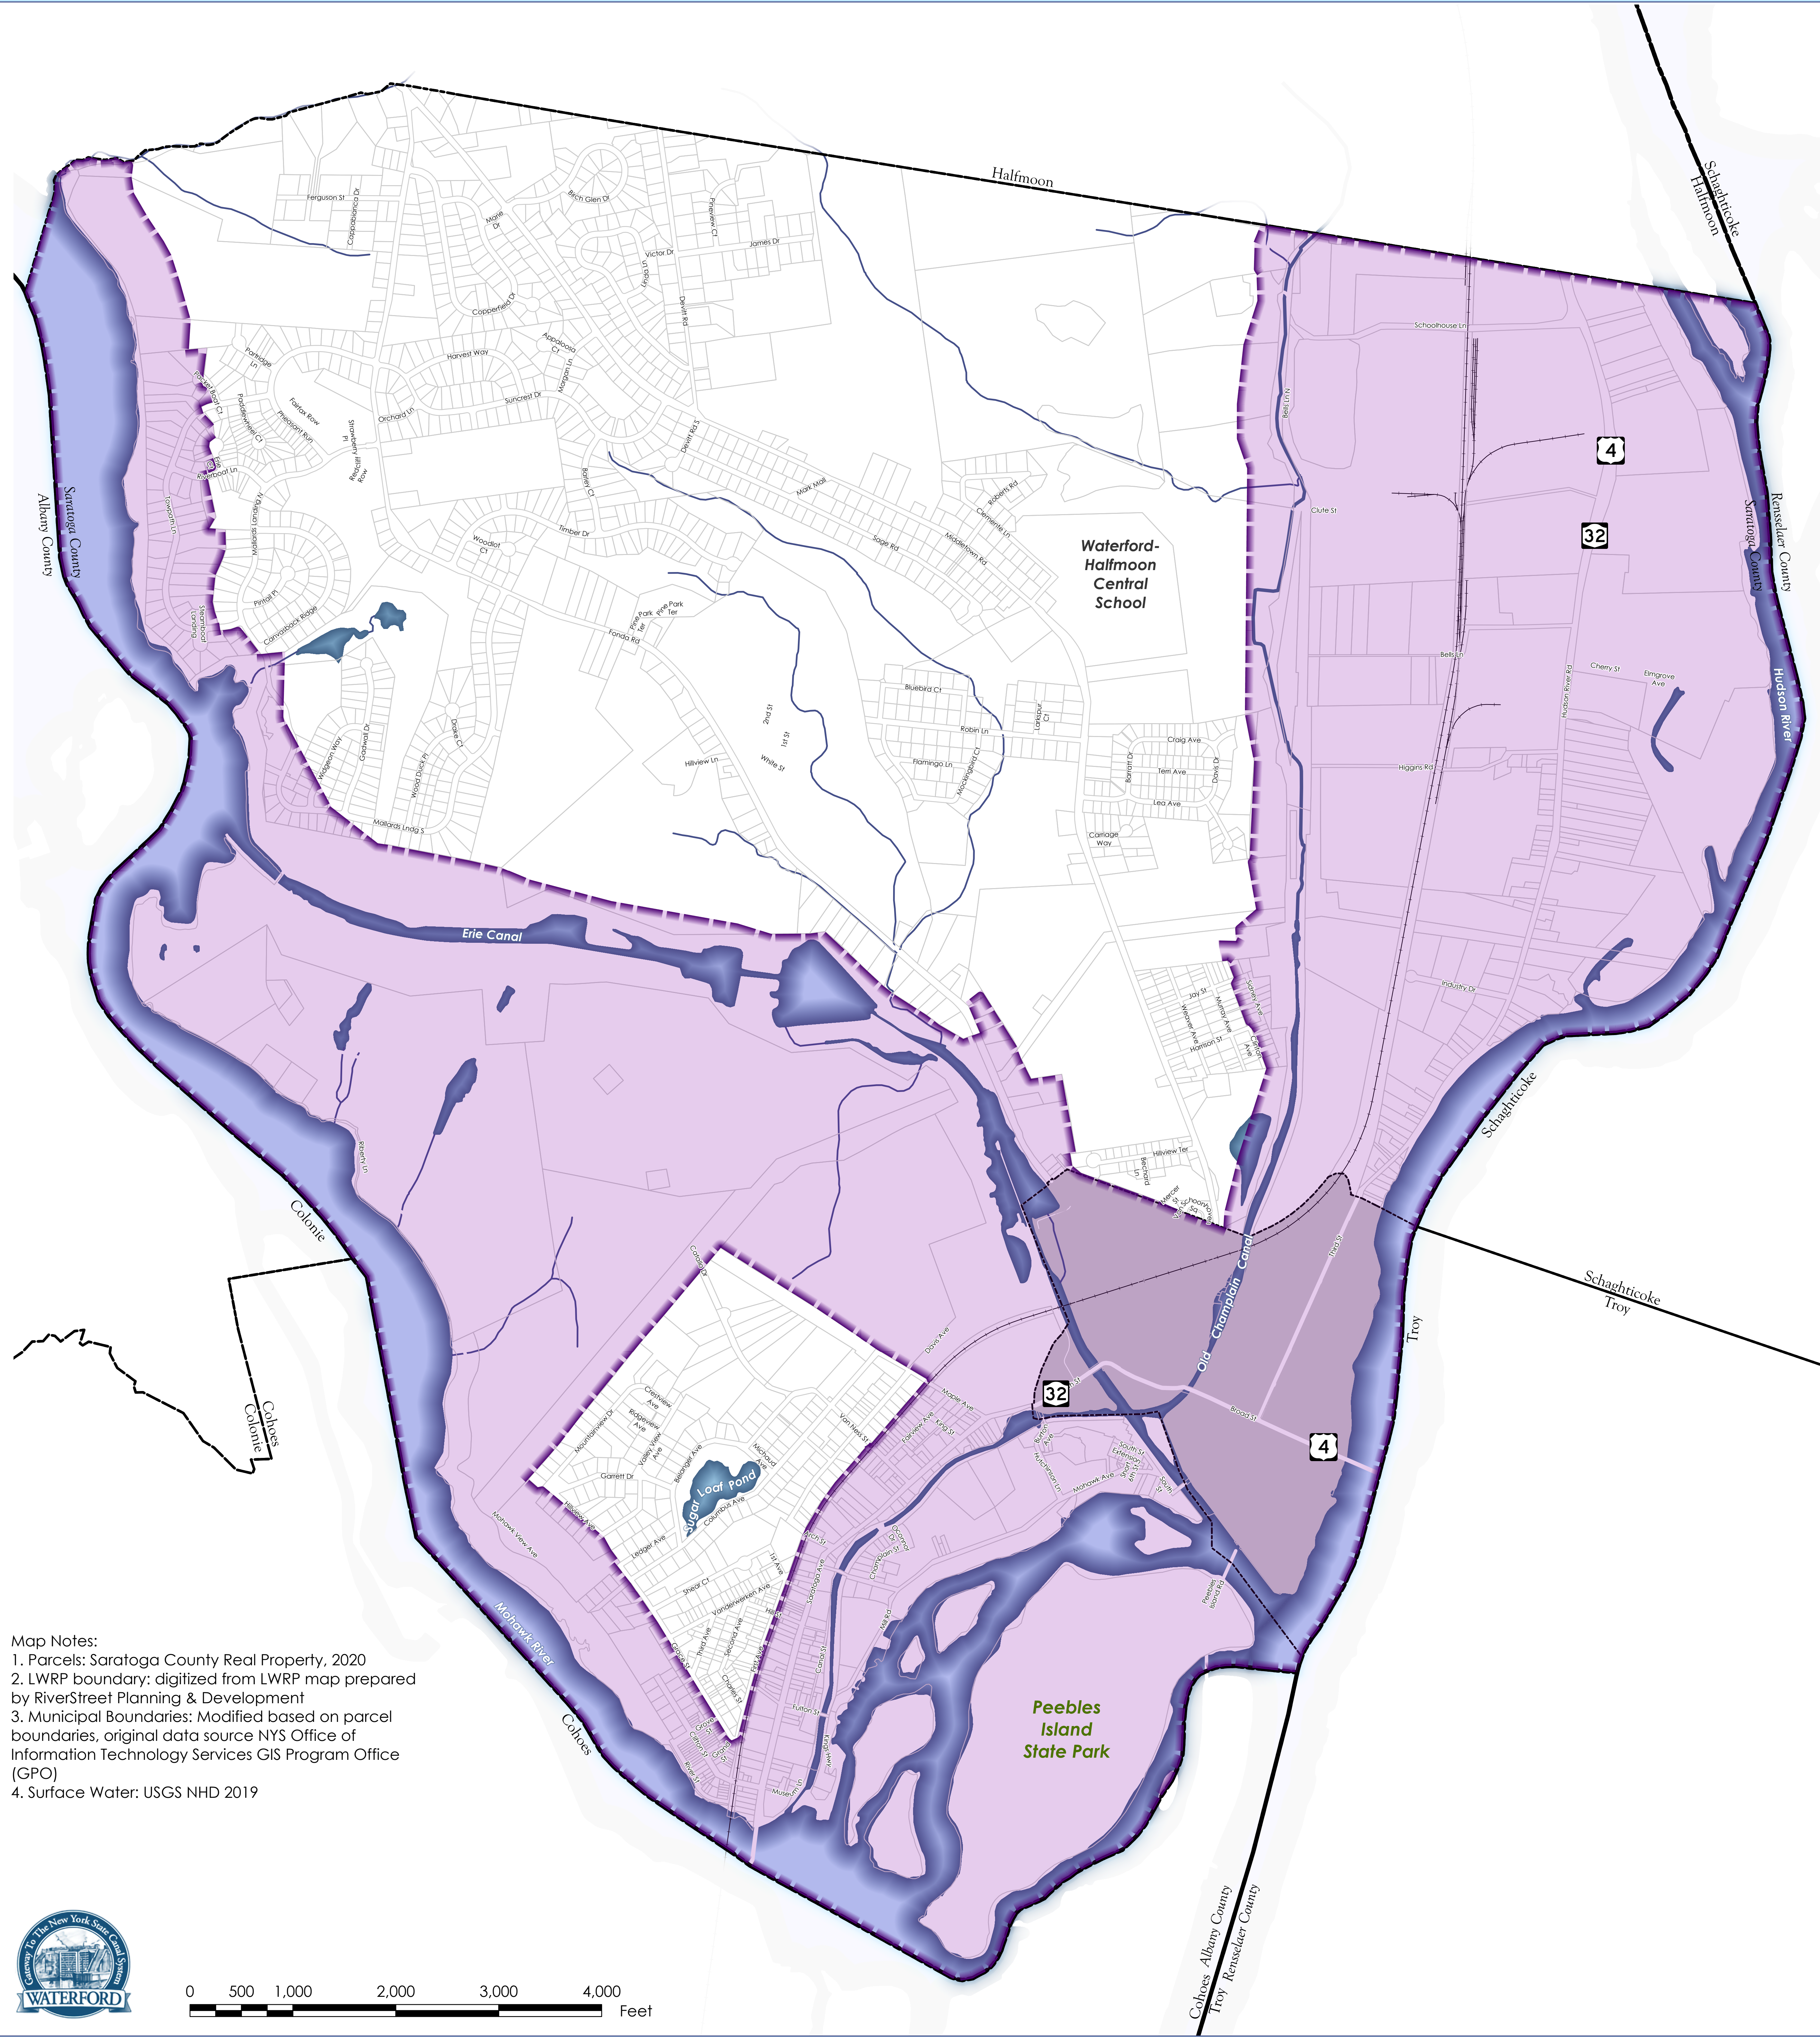

# Town of Waterford LWRP Boundary

Saratoga County - State of New York

- LWRP Boundary
- Village of Waterford
- Parcels
- Surface Water
- Rail Lines

Map Last Revised: March 16, 2020

**Map Notes:**  
 1. Parcels: Saratoga County Real Property, 2020  
 2. LWRP boundary: digitized from LWRP map prepared by RiverStreet Planning & Development  
 3. Municipal Boundaries: Modified based on parcel boundaries, original data source NYS Office of Information Technology Services GIS Program Office (GPO)  
 4. Surface Water: USGS NHD 2019